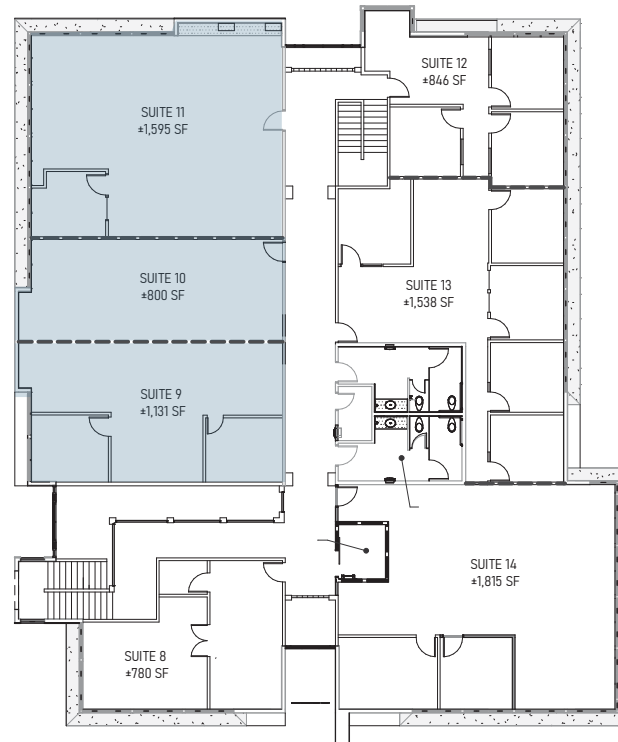

## 5677 OBERLIN DRIVE

**3,526 SF**  
Suites 9 - 11  
Second Floor

\*Note: Condominium suites are deliverable on an individual basis or with any combination desired. The floor plans displayed are shown as sample layouts for an owner-user.