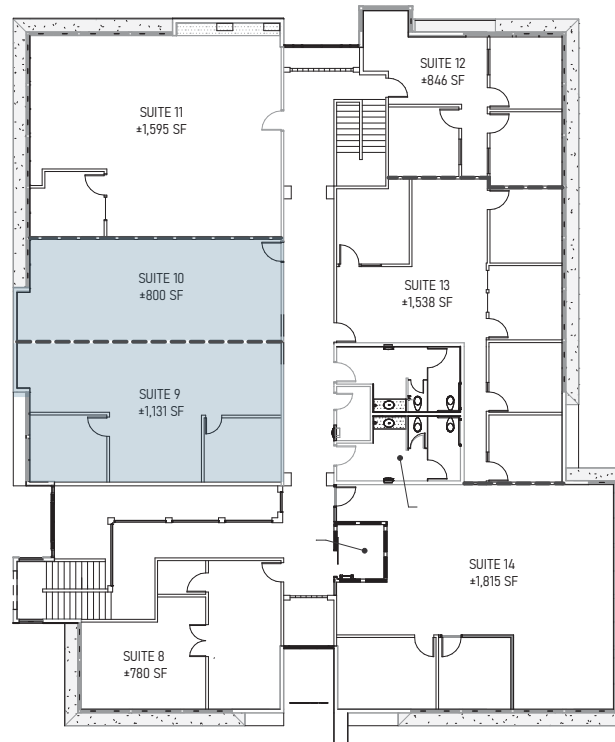

## 5677 OBERLIN DRIVE

**1,931 SF**  
Suites 9 - 10  
Second Floor

\*Note: Condominium suites are deliverable on an individual basis or with any combination desired. The floor plans displayed are shown as sample layouts for an owner-user.