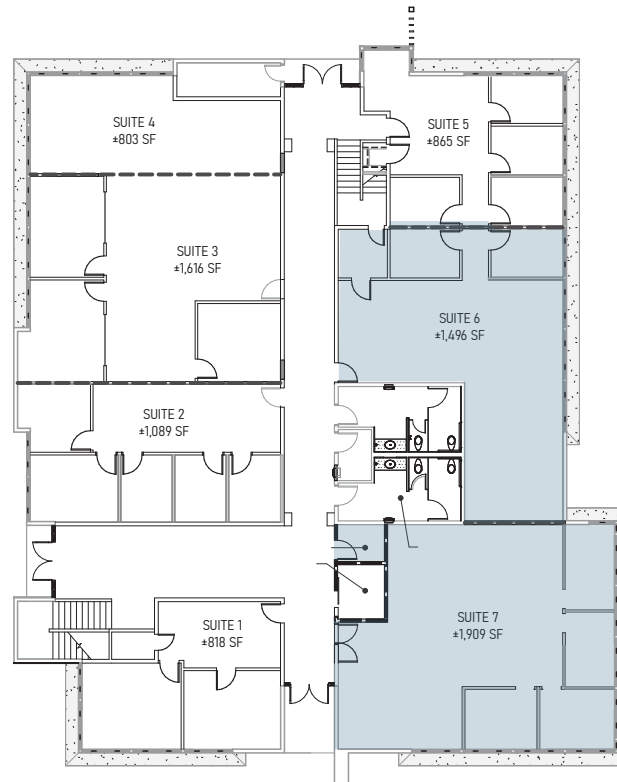

## 5677 OBERLIN DRIVE

**3,405 SF**  
Suites 6 - 7  
First Floor

**\*Note: Condominium suites are deliverable on an individual basis or with any combination desired. The floor plans displayed are shown as sample layouts for an owner-user.**