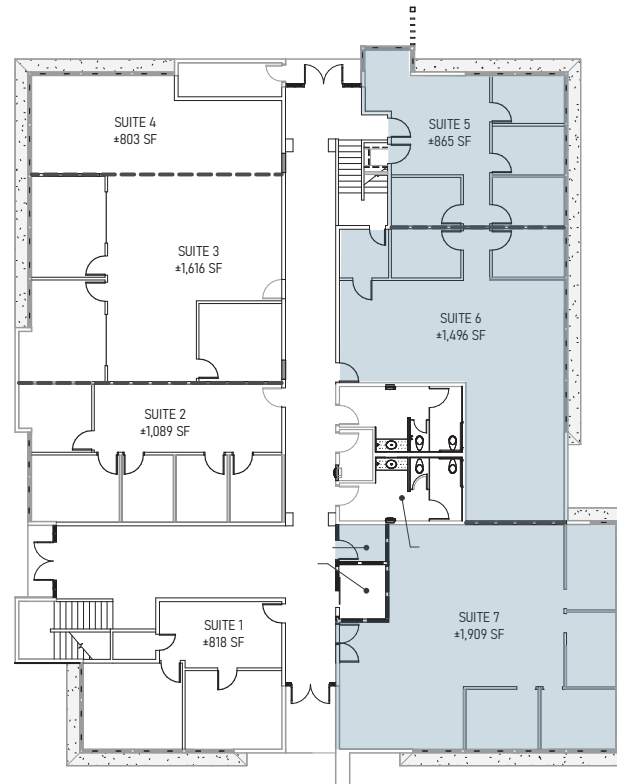

HOME

PROPERTY OVERVIEW

AVAILABLE UNITS

LOCATION

MARKET OVERVIEW

CONTACT

5677 OBERLIN DRIVE

4,270 SF
Suites 5 - 7
First Floor

***Note: Condominium suites are deliverable on an individual basis or with any combination desired. The floor plans displayed are shown as sample layouts for an owner-user.**