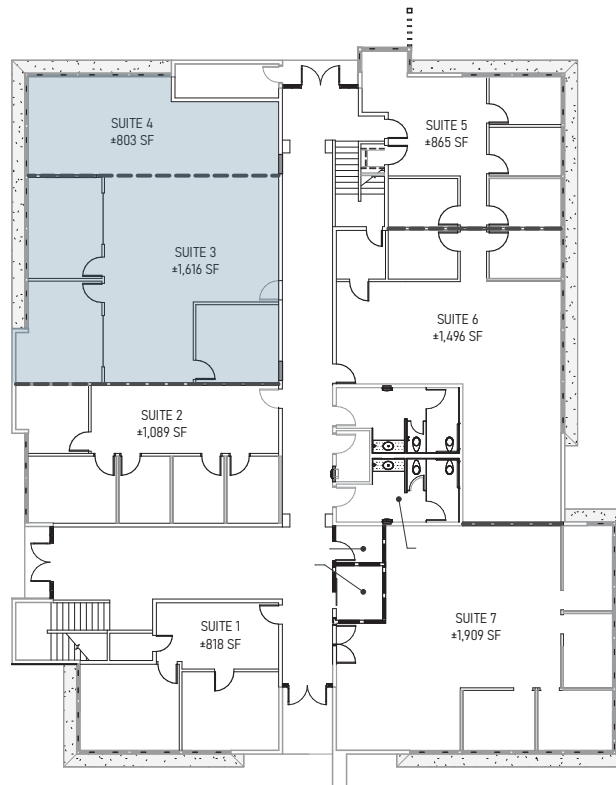

## 5677 OBERLIN DRIVE

**2,419 SF**  
Suites 3 - 4  
First Floor

**\*Note: Condominium suites are deliverable on an individual basis or with any combination desired. The floor plans displayed are shown as sample layouts for an owner-user.**