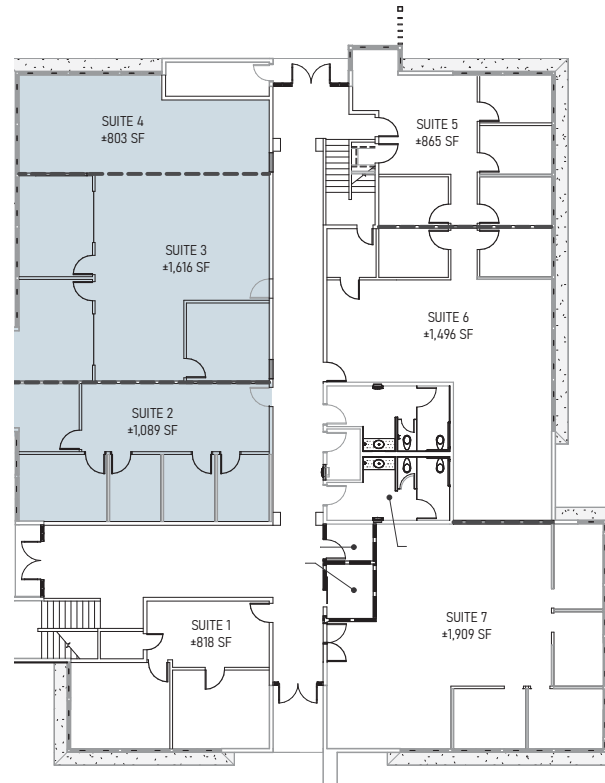

HOME

PROPERTY OVERVIEW

AVAILABLE UNITS

LOCATION

MARKET OVERVIEW

CONTACT

5677 OBERLIN DRIVE

3,508 SF
Suites 2 - 4
First Floor

***Note: Condominium suites are deliverable on an individual basis or with any combination desired. The floor plans displayed are shown as sample layouts for an owner-user.**