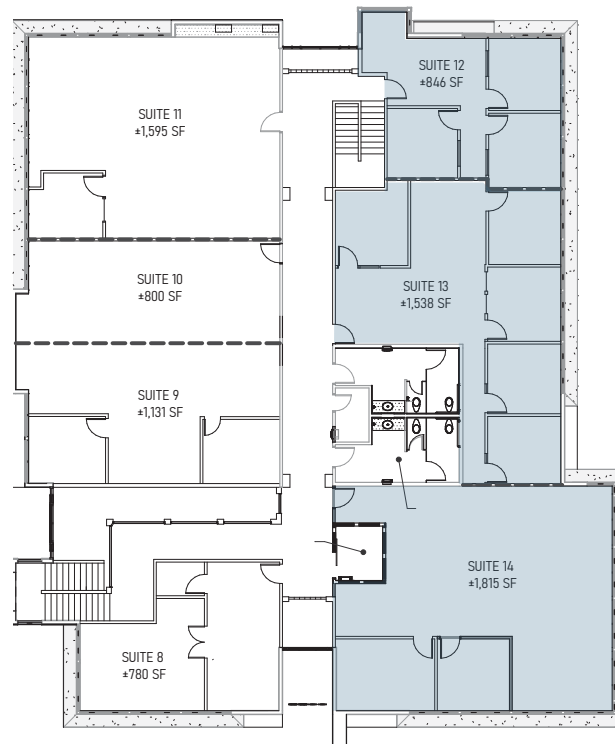

HOME

PROPERTY OVERVIEW

AVAILABLE UNITS

LOCATION

MARKET OVERVIEW

CONTACT

5677 OBERLIN DRIVE

4,199 SF
Suites 12 - 14
Second Floor

*Note: Condominium suites are deliverable on an individual basis or with any combination desired. The floor plans displayed are shown as sample layouts for an owner-user.