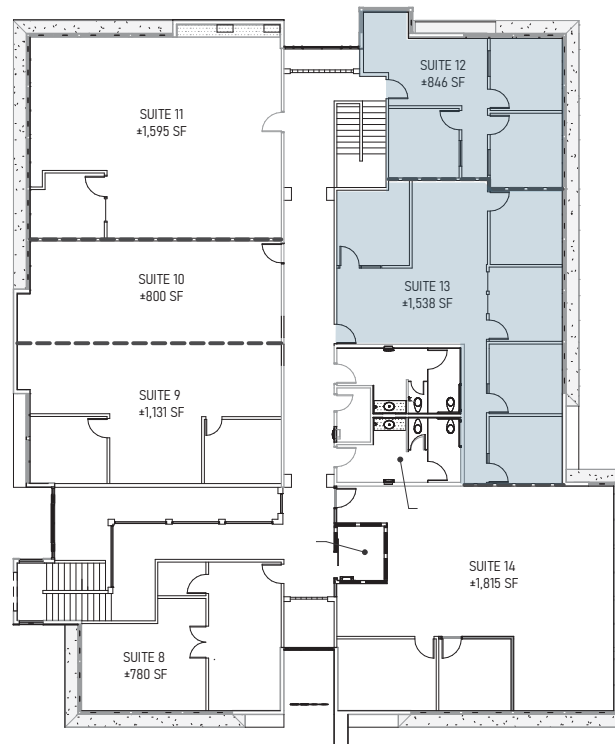

[HOME](#)[PROPERTY OVERVIEW](#)[AVAILABLE UNITS](#)[LOCATION](#)[MARKET OVERVIEW](#)[CONTACT](#)

5677 OBERLIN DRIVE

2,384 SF
Suites 12 - 13
Second Floor

***Note: Condominium suites are deliverable on an individual basis or with any combination desired. The floor plans displayed are shown as sample layouts for an owner-user.**