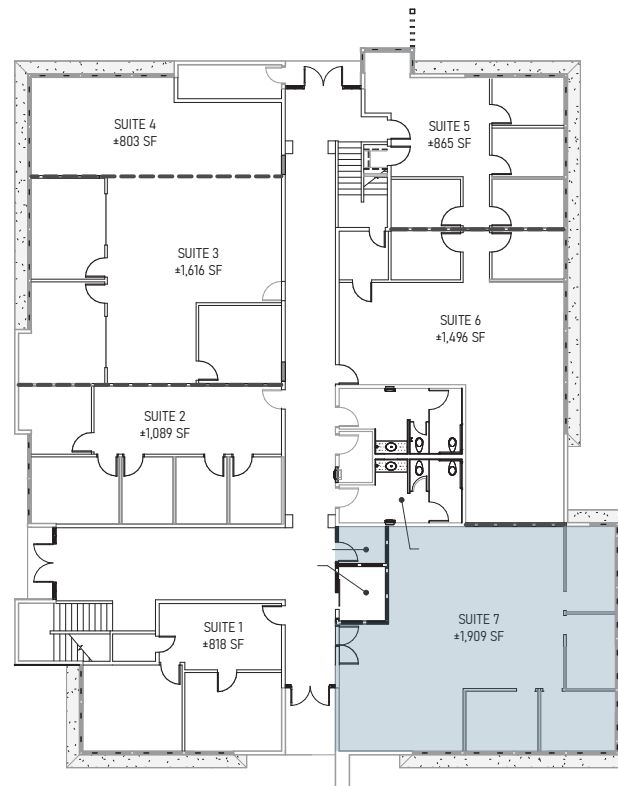

## 5677 OBERLIN DRIVE

**1,909 SF**  
Suite 7  
First Floor

**\*Note: Condominium suites are deliverable on an individual basis or with any combination desired. The floor plans displayed are shown as sample layouts for an owner-user.**