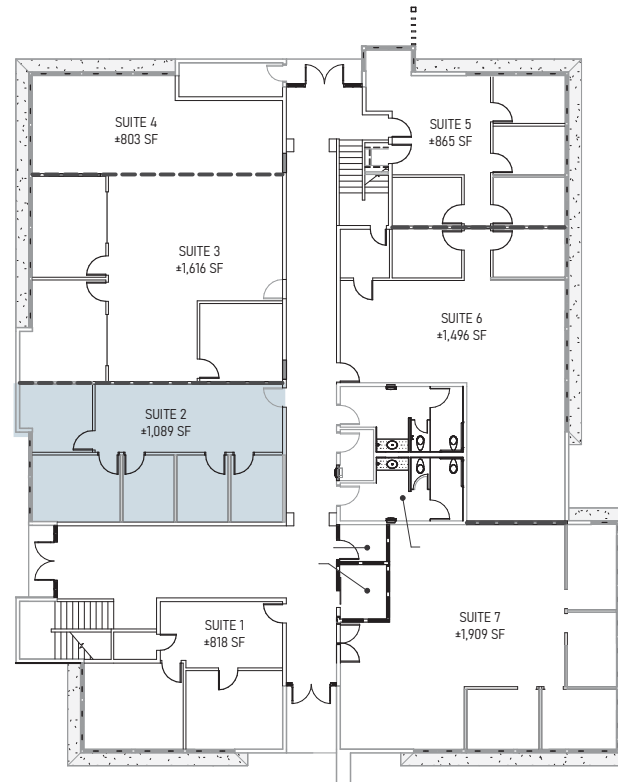

HOME

PROPERTY OVERVIEW

AVAILABLE UNITS

LOCATION

MARKET OVERVIEW

CONTACT

5677 OBERLIN DRIVE

1,089 SF
Suite 2
First Floor

***Note: Condominium suites are deliverable on an individual basis or with any combination desired. The floor plans displayed are shown as sample layouts for an owner-user.**