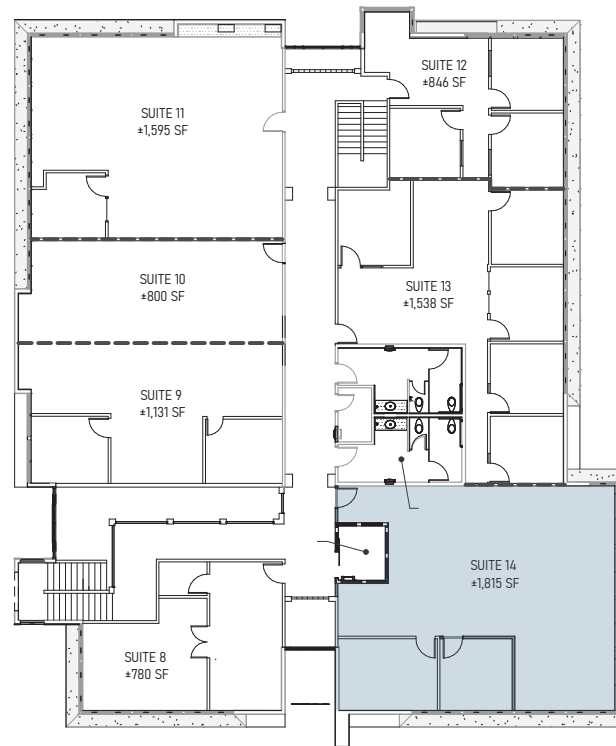

HOME

PROPERTY OVERVIEW

AVAILABLE UNITS

LOCATION

MARKET OVERVIEW

CONTACT

5677 OBERLIN DRIVE

1,815 SF
Suite 14
Second Floor

*Note: Condominium suites are deliverable on an individual basis or with any combination desired. The floor plans displayed are shown as sample layouts for an owner-user.