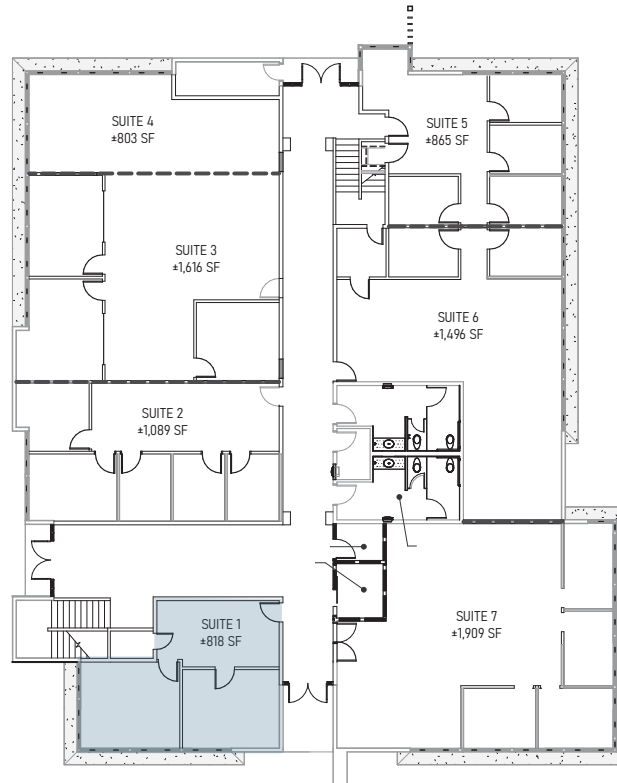

## 5677 OBERLIN DRIVE

**818 SF**  
Suite 1  
First Floor

**\*Note: Condominium suites are deliverable on an individual basis or with any combination desired. The floor plans displayed are shown as sample layouts for an owner-user.**