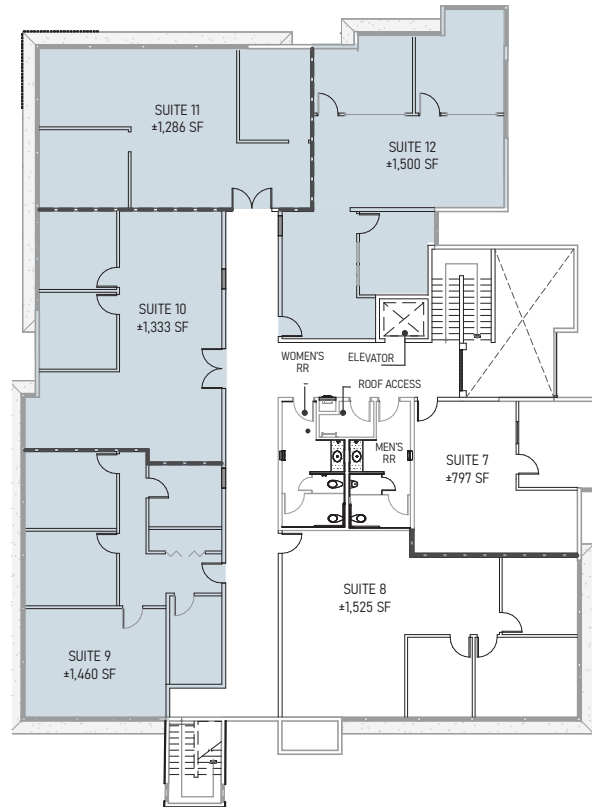

HOME

PROPERTY OVERVIEW

AVAILABLE UNITS

LOCATION

MARKET OVERVIEW

CONTACT

5665 OBERLIN DRIVE

5,579 SF
Suites 9 - 12
Second Floor

*Note: Condominium suites are deliverable on an individual basis or with any combination desired. The floor plans displayed are shown as sample layouts for an owner-user.