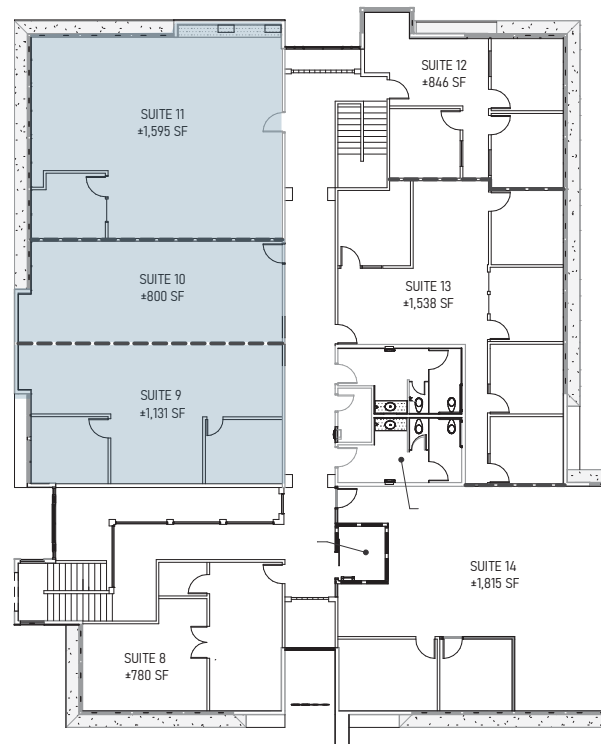

HOME

PROPERTY OVERVIEW

AVAILABLE UNITS

LOCATION

MARKET OVERVIEW

CONTACT

5665 OBERLIN DRIVE

4,079 SF
Suites 9 - 11
Second Floor

*Note: Condominium suites are deliverable on an individual basis or with any combination desired. The floor plans displayed are shown as sample layouts for an owner-user.