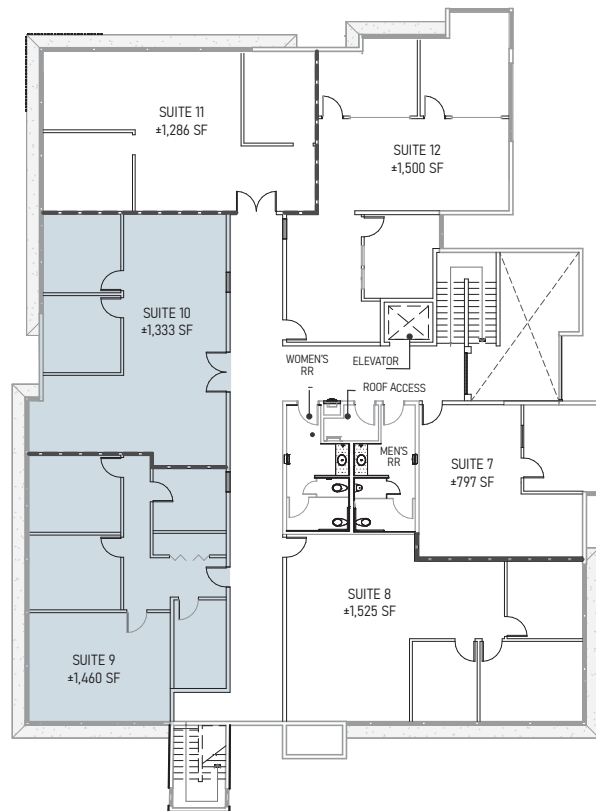

HOME

PROPERTY OVERVIEW

AVAILABLE UNITS

LOCATION

MARKET OVERVIEW

CONTACT

5665 OBERLIN DRIVE

2,793 SF
Suites 9 - 10
Second Floor

*Note: Condominium suites are deliverable on an individual basis or with any combination desired. The floor plans displayed are shown as sample layouts for an owner-user.