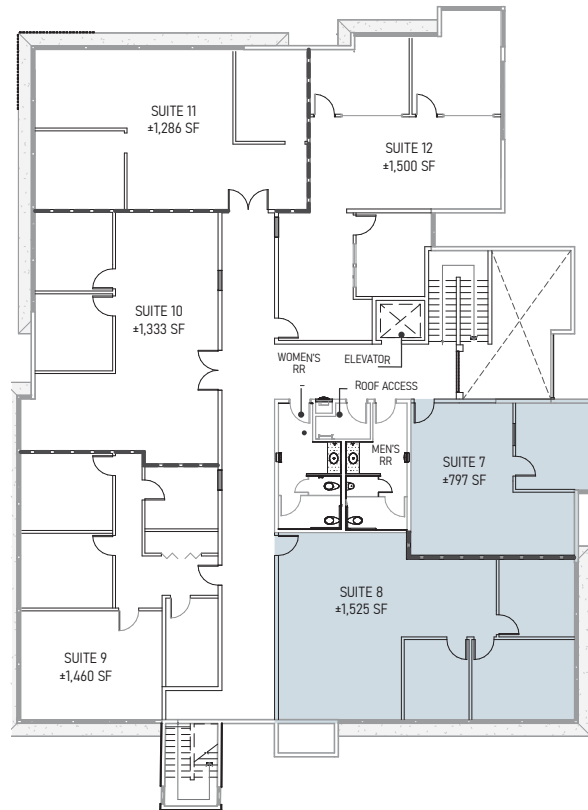

HOME

PROPERTY OVERVIEW

AVAILABLE UNITS

LOCATION

MARKET OVERVIEW

CONTACT

5665 OBERLIN DRIVE

2,322 SF
Suites 7 - 8
Second Floor

*Note: Condominium suites are deliverable on an individual basis or with any combination desired. The floor plans displayed are shown as sample layouts for an owner-user.