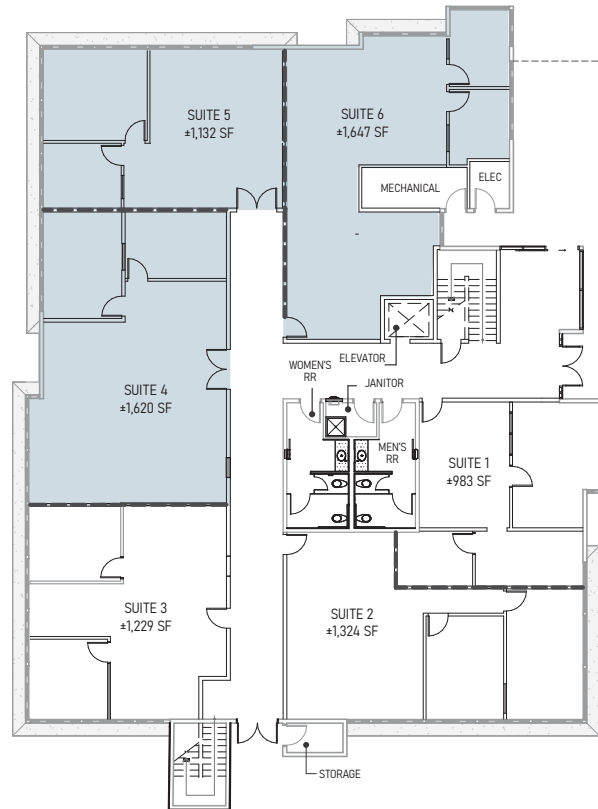

## 5665 OBERLIN DRIVE

**4,399 SF**  
Suites 4 - 6  
First Floor

\*Note: Condominium suites are deliverable on an individual basis or with any combination desired. The floor plans displayed are shown as sample layouts for an owner-user.