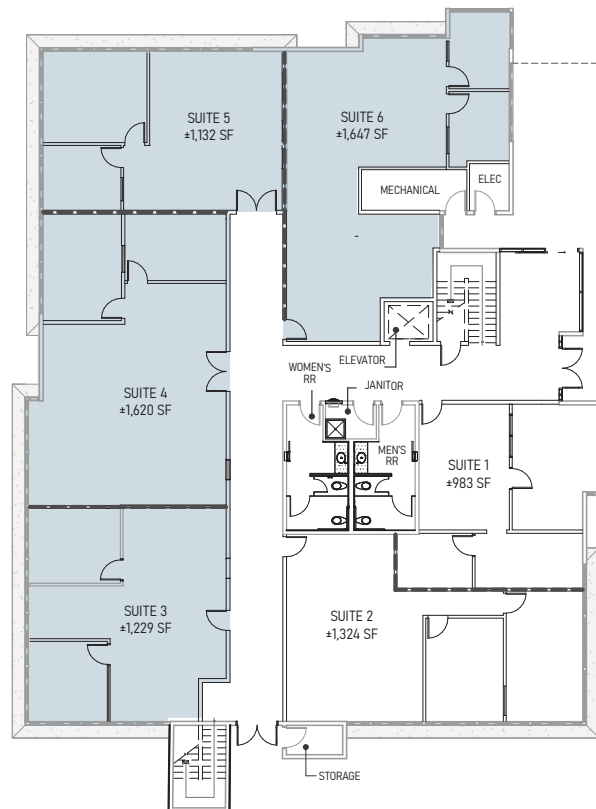

## 5665 OBERLIN DRIVE

**5,628 SF**  
Suites 3 - 6  
First Floor

\*Note: Condominium suites are deliverable on an individual basis or with any combination desired. The floor plans displayed are shown as sample layouts for an owner-user.