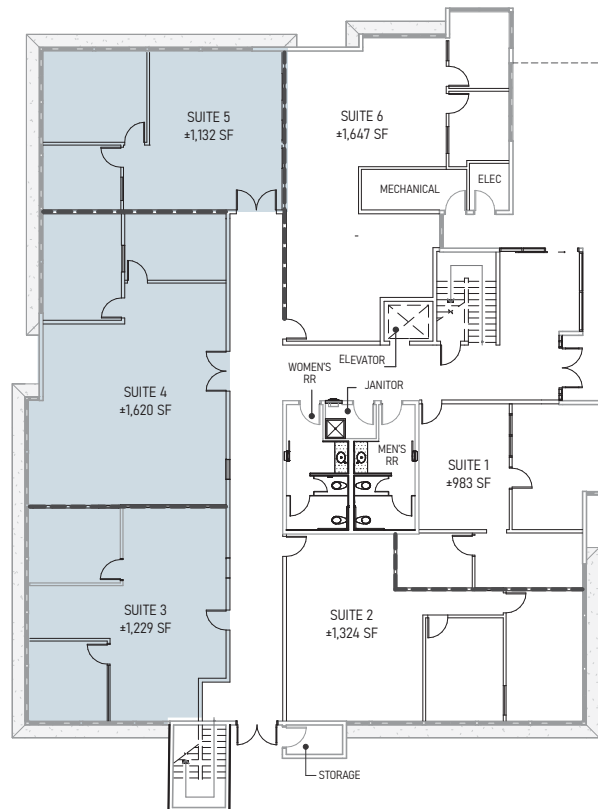

HOME

PROPERTY OVERVIEW

AVAILABLE UNITS

LOCATION

MARKET OVERVIEW

CONTACT

5665 OBERLIN DRIVE

3,981 SF
Suites 3 - 5
First Floor

*Note: Condominium suites are deliverable on an individual basis or with any combination desired. The floor plans displayed are shown as sample layouts for an owner-user.