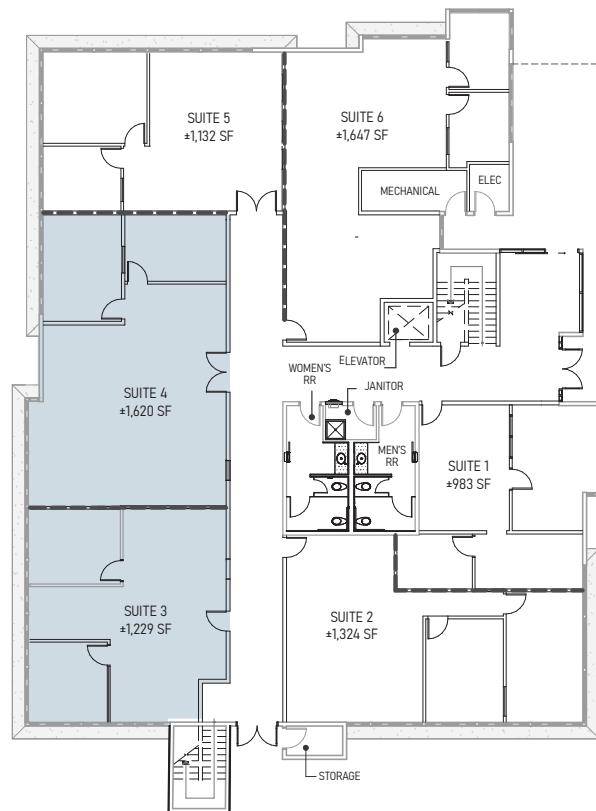

## 5665 OBERLIN DRIVE

**2,849 SF**  
Suites 3 - 4  
First Floor

\*Note: Condominium suites are deliverable on an individual basis or with any combination desired. The floor plans displayed are shown as sample layouts for an owner-user.