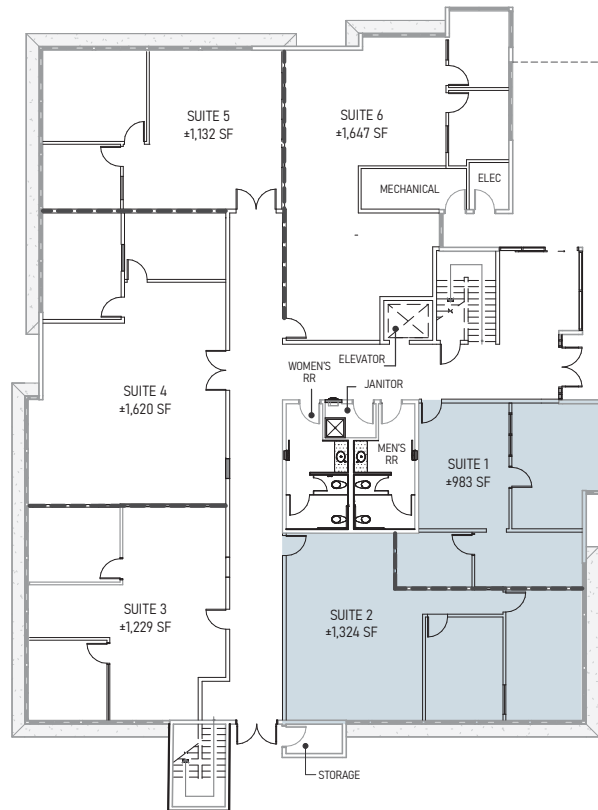

## 5665 OBERLIN DRIVE

**2,307 SF**  
Suites 1 - 2  
First Floor

\*Note: Condominium suites are deliverable on an individual basis or with any combination desired. The floor plans displayed are shown as sample layouts for an owner-user.