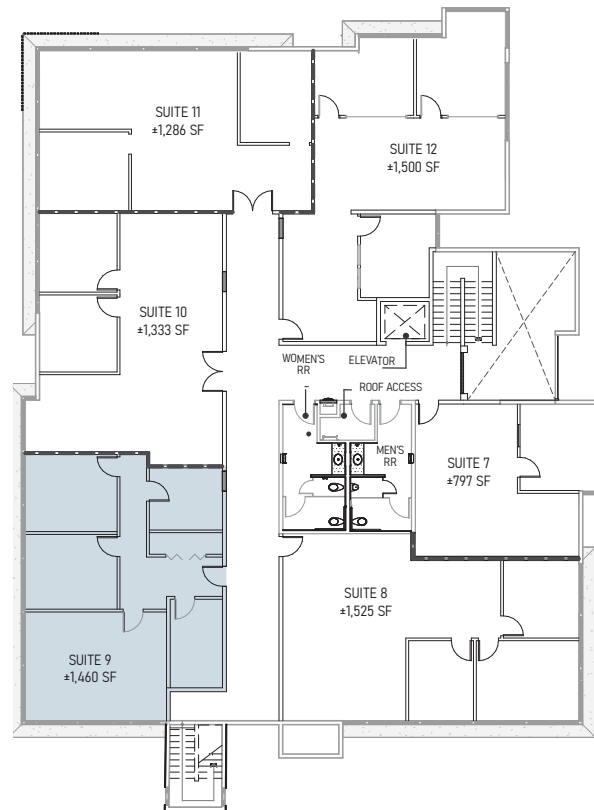

HOME

PROPERTY OVERVIEW

AVAILABLE UNITS

LOCATION

MARKET OVERVIEW

CONTACT

5665 OBERLIN DRIVE

1,460 SF
Suite 9
Second Floor

*Note: Condominium suites are deliverable on an individual basis or with any combination desired. The floor plans displayed are shown as sample layouts for an owner-user.