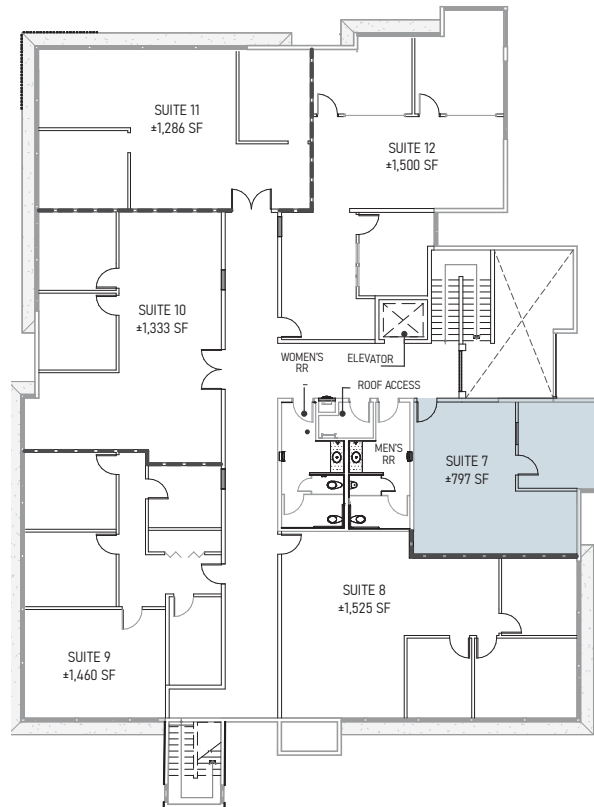

HOME

PROPERTY OVERVIEW

AVAILABLE UNITS

LOCATION

MARKET OVERVIEW

CONTACT

5665 OBERLIN DRIVE

797 SF
Suite 7
Second Floor

*Note: Condominium suites are deliverable on an individual basis or with any combination desired. The floor plans displayed are shown as sample layouts for an owner-user.