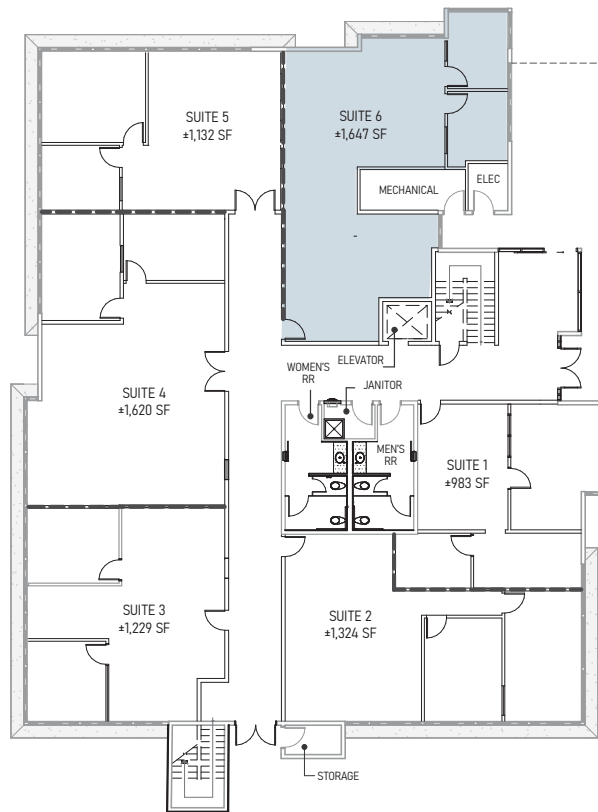

## 5665 OBERLIN DRIVE

**1,647 SF**  
Suite 6  
First Floor

\*Note: Condominium suites are deliverable on an individual basis or with any combination desired. The floor plans displayed are shown as sample layouts for an owner-user.