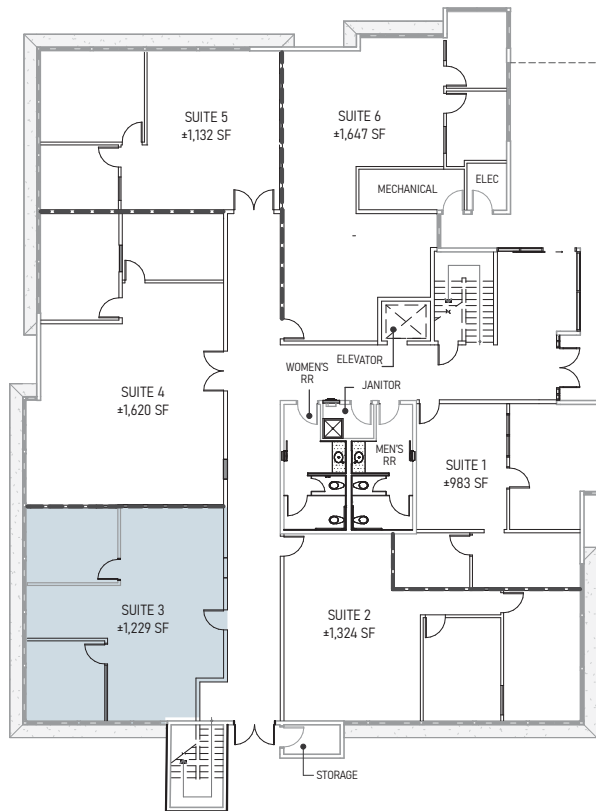

## 5665 OBERLIN DRIVE

1,229 SF  
Suite 3  
First Floor

\*Note: Condominium suites are deliverable on an individual basis or with any combination desired. The floor plans displayed are shown as sample layouts for an owner-user.